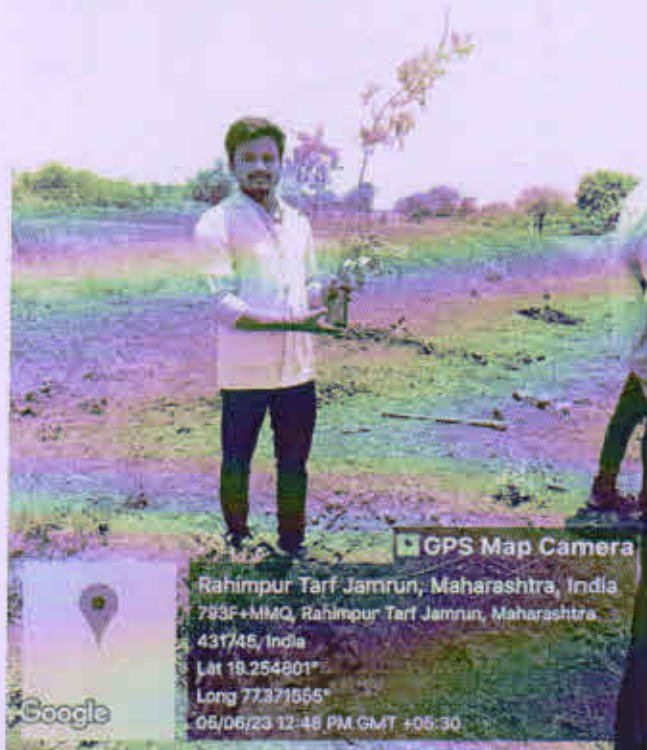

D. N. N. N.
Principal
Aparampar Swami Physiotherapy College
Jambharun Tq. Ardhapur Dist. Nanded