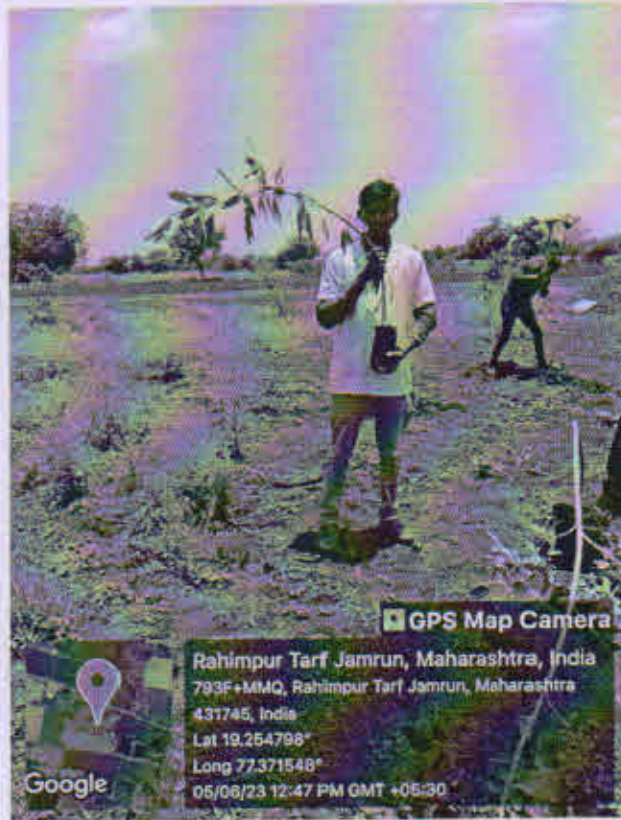

One student one tree - MUHS - 2023

D. K. Kulkarni
Principal

Parampar Swami Physiotherapy College
Sambharun Tq. Ardhapur Dist. Nanded